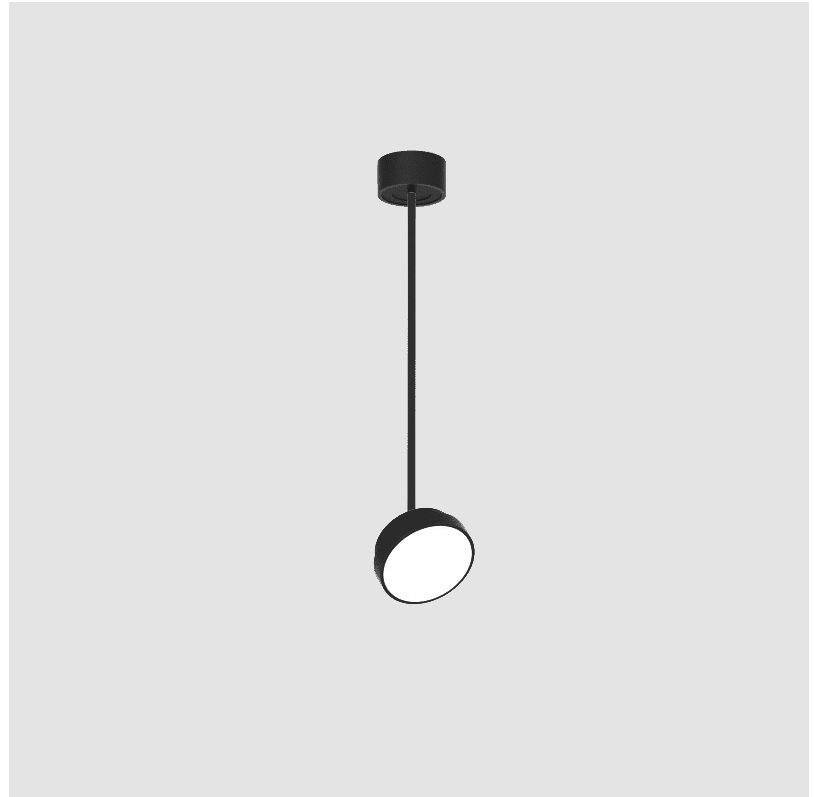

GENERAL

Series: Sign Diva Flex
Subseries: Sign Diva Flex
Brand: Prolicht
Division: Architectural
Mounting Type: Suspension
Mounting Location: Ceiling
Subcategory: Pendant

PHYSICAL

Shape: Round
Diameter (mm): 200
Diameter (in): 7 7/8
Height (mm): 870
Depth (mm): 86
Height (in): 34 1/4
Depth (in): 3 3/8
Light Distribution: Adjustable / Direct
Weight (kg): 2.007
Weight (lbs): 4.42
Diffuser: PMMA - Opal / Micro-Prism / Sparkling Secret / Vintage Industrial
Fixture Finish: SSR / BKV / CWI / CRY / HAB / LAG / UFT / ITA / RUA / RUR / MIC / FTG / MYG / TWT / LOD / PUS / FRO / FUP / KIA / POP / BLS / SPG / MEY / GOH / GUM / CHC / COM / ABZ / JAG / OBR / MOS / ROR
Fixture Material: Extruded Aluminum / Steel

ELECTRICAL

Lamp Type: LED (Zhaga Standard)
Input Wattage (W): 12.1
Total Output Wattage (W): 11
Dimming: Tri-Mode (Non-Dimming and Phase Dimming (120Vac only) and 0-10V Dimming)
Driver Included: Yes
Driver Location: Integrated
Driver Type: Constant Current - Universal
Driver Class: Class 2
Input Voltage (V): 120 - 277
Constant Current (MA): 350

LED

Color Temperature (*K): 2700 / 3000 / 3500 / 4000
Max. Delivered Lumen (lm): 836 / 895 / 902 / 921
Nominal Lumen (lm): 1280 / 1370 / 1382 / 1410
CRI: >90 CRI
Lamp Life (hrs): 50000

OPTICAL

Adjustability: Rotational 170°; Tilt 90°

RATINGS AND CERTIFICATIONS

Certified By: Certified for North American Standards
IP rating: IP20