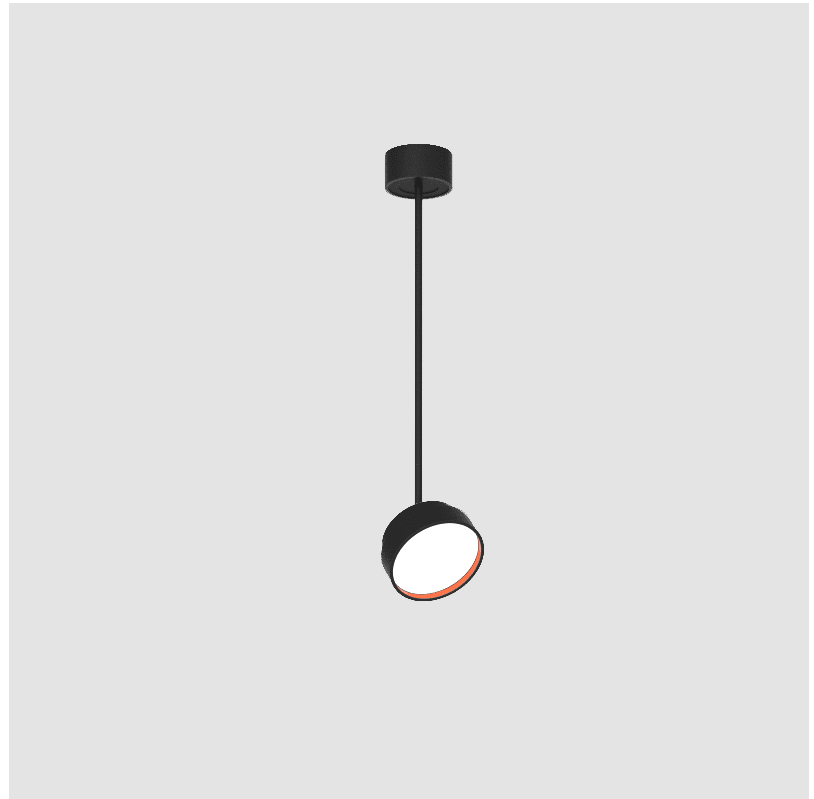

GENERAL

Series: Sign Diva Flex
Subseries: Sign Diva Flex Korona
Brand: Prolicht
Division: Architectural
Mounting Type: Suspension
Mounting Location: Ceiling
Subcategory: Pendant

PHYSICAL

Shape: Round
Diameter (mm): 200
Diameter (in): 7 7/8
Height (mm): 870
Height (in): 34 1/4
Light Distribution: Adjustable / Direct
Weight (kg): 2.007
Weight (lbs): 4.42
Diffuser: PMMA - Opal / Micro-Prism / Sparkling Secret / Vintage Industrial
Fixture Finish: SSR / BKV / CWI / CRY / HAB / LAG / UFT / ITA / RUA / RUR / MIC / FTG / MYG / TWT / LOD / PUS / FRO / FUP / KIA / POP / BLS / SPG / MEY / GOH / GUM / CHC / COM / ABZ / JAG / OBR / MOS / ROR
Fixture Material: Extruded Aluminum / Steel

ELECTRICAL

Lamp Type: LED (Zhaga Standard)
Input Wattage (W): 12.1
Total Output Wattage (W): 11
Dimming: Tri-Mode (Non-Dimming and Phase Dimming (120Vac only) and 0-10V Dimming)
Driver Included: Yes
Driver Location: Integrated
Driver Type: Constant Current - Universal
Driver Class: Class 2
Input Voltage (V): 120 - 277
Constant Current (MA): 350

LED

Color Temperature (°K): 2700 / 3000 / 3500 / 4000
Max. Delivered Lumen (lm): 836 / 895 / 903 / 921
Nominal Lumen (lm): 1280 / 1370 / 1382 / 1410
CRI: >90 CRI
Lamp Life (hrs): 50000

OPTICAL

Adjustability: Rotational 170°; Tilt 90°

RATINGS AND CERTIFICATIONS

Certified By: Certified for North American Standards
IP rating: IP20