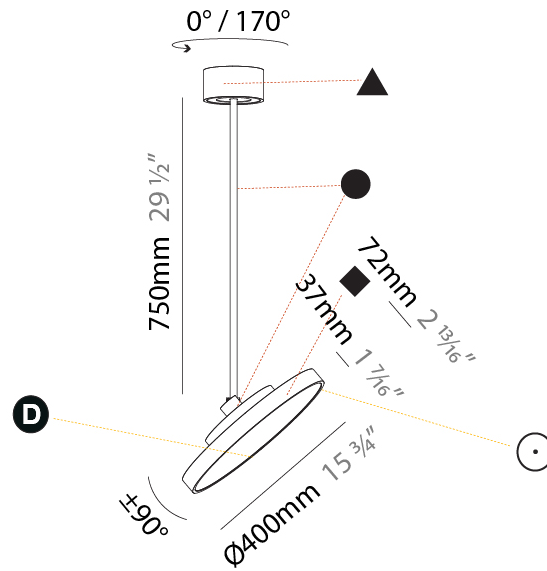

PHYSICAL

| |
|---|
| Shape: Round |
| Diameter (mm): 200 |
| Diameter (in): 7 7/8 |
| Height (mm): 870 |
| Depth (mm): 86 |
| Height (in): 34 1/4 |
| Depth (in): 3 3/8 |
| Light Distribution: Adjustable / Direct |
| Weight (kg): 2.007 |
| Weight (lbs): 4.42 |
| Diffuser: PMMA - Opal / Micro-Prism / Sparkling Secret / Vintage Industrial |
| Fixture Finish: SSR / BKV / CWI / CRY / HAB / LAG / UFT / ITA / RUA / RUR / MIC / FTG / MYG / TWT / LOD / PUS / FRO / FUP / KIA / POP / BLS / SPG / MEY / GOH / GUM / CHC / COM / ABZ / JAG / OBR / MOS / ROR |
| Fixture Material: Extruded Aluminum / Steel |

PHYSICAL

| |
|---|
| Shape: Round |
| Diameter (mm): 200 |
| Diameter (in): 7 7/8 |
| Height (mm): 1620 |
| Height (in): 63 3/4 |
| Light Distribution: Adjustable / Direct |
| Weight (kg): 2.007 |
| Weight (lbs): 4.42 |
| Diffuser: PMMA - Opal / Micro-Prism / Sparkling Secret / Vintage Industrial |
| Fixture Finish: SSR / BKV / CWI / CRY / HAB / LAG / UFT / ITA / RUA / RUR / MIC / FTG / MYG / TWT / LOD / PUS / FRO / FUP / KIA / POP / BLS / SPG / MEY / GOH / GUM / CHC / COM / ABZ / JAG / OBR / MOS / ROR |
| Fixture Material: Extruded Aluminum / Steel |

PHYSICAL

| |
|---|
| Shape: Round |
| Diameter (mm): 400 |
| Diameter (in): 15 3/4 |
| Height (mm): 870 |
| Height (in): 34 1/4 |
| Light Distribution: Adjustable / Direct |
| Weight (kg): 2.007 |
| Weight (lbs): 4.42 |
| Diffuser: PMMA - Opal / Micro-Prism / Sparkling Secret / Vintage Industrial |
| Fixture Finish: SSR / BKV / CWI / CRY / HAB / LAG / UFT / ITA / RUA / RUR / MIC / FTG / MYG / TWT / LOD / PUS / FRO / FUP / KIA / POP / BLS / SPG / MEY / GOH / GUM / CHC / COM / ABZ / JAG / OBR / MOS / ROR |
| Fixture Material: Extruded Aluminum / Steel |

OPTICAL

| |
|--|
| Adjustability: Rotational 170°, Tilt 90° |
|--|

RATINGS AND CERTIFICATIONS

| |
|--|
| Certified By: Certified for North American Standards |
| IP rating: IP20 |

SIGN DIVA FLEX SUSPENSION