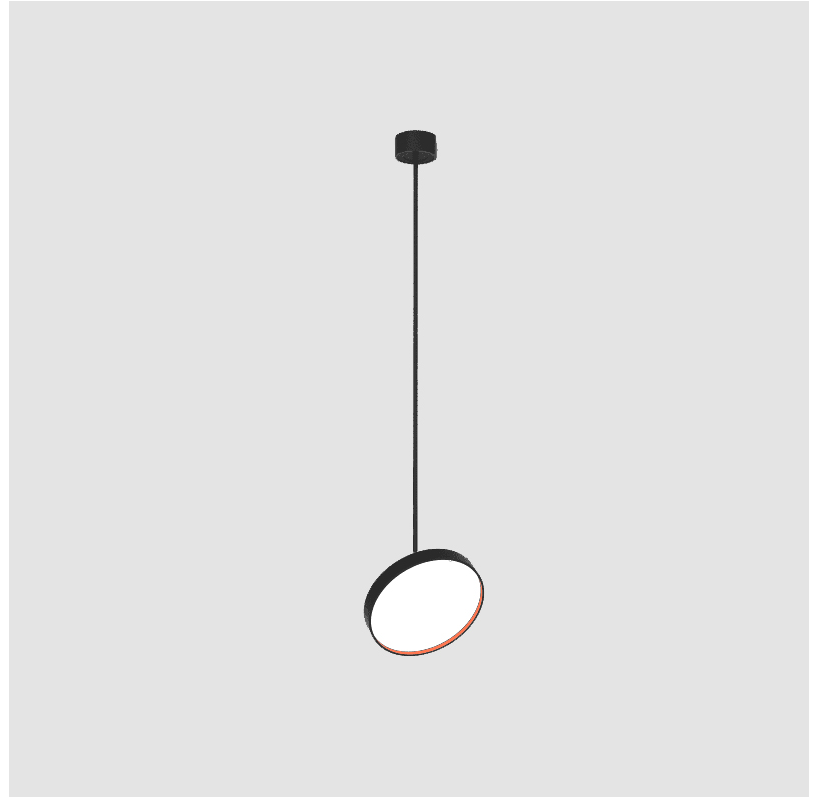

GENERAL

Series: Sign Diva Flex
Subseries: Sign Diva Flex Korona
Brand: Prolicht
Division: Architectural
Mounting Type: Suspension
Mounting Location: Ceiling
Subcategory: Pendant

PHYSICAL

Shape: Round
Diameter (mm): 400
Diameter (in): 15 3/4
Height (mm): 1620
Height (in): 63 3/4
Light Distribution: Adjustable / Direct
Weight (kg): 2.007
Weight (lbs): 4.42
Diffuser: PMMA - Opal / Micro-Prism / Sparkling Secret / Vintage Industrial
Fixture Finish: SSR / BKV / CWI / CRY / HAB / LAG / UFT / ITA / RUA / RUR / MIC / FTG / MYG / TWT / LOD / PUS / FRO / FUP / KIA / POP / BLS / SPG / MEY / GOH / GUM / CHC / COM / ABZ / JAG / OBR / MOS / ROR
Fixture Material: Extruded Aluminum / Steel

ELECTRICAL

Lamp Type: LED (Zhaga Standard)
Input Wattage (W): 17
Total Output Wattage (W): 15.33
Dimming: Tri-Mode (Non-Dimming and Phase Dimming (120Vac only) and 0-10V Dimming)
Driver Included: Yes
Driver Location: Integrated
Driver Type: Constant Current - Universal
Driver Class: Class 2
Input Voltage (V): 120 - 277
Constant Current (MA): 500

LED

Color Temperature (°K): 3000 / 3500 / 4000
Max. Delivered Lumen (lm): 2260 / 2293 / 2340
CRI: >90 CRI
Lamp Life (hrs): 50000

OPTICAL

Adjustability: Rotational 170°; Tilt 90°

RATINGS AND CERTIFICATIONS

Certified By: Certified for North American Standards
IP rating: IP20