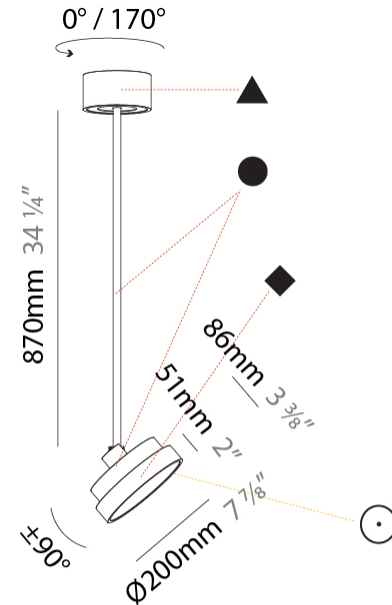

PHYSICAL

| |
|---|
| Shape: Round |
| Diameter (mm): 200 |
| Diameter (in): 7 7/8 |
| Height (mm): 870 |
| Depth (mm): 86 |
| Height (in): 34 1/4 |
| Depth (in): 3 3/8 |
| Light Distribution: Adjustable / Direct |
| Weight (kg): 2.007 |
| Weight (lbs): 4.42 |
| Diffuser: PMMA - Opal / Micro-Prism / Sparkling Secret / Vintage Industrial |
| Fixture Finish: SSR / BKV / CWI / CRY / HAB / LAG / UFT / ITA / RUA / RUR / MIC / FTG / MYG / TWT / LOD / PUS / FRO / FUP / KIA / POP / BLS / SPG / MEY / GOH / GUM / CHC / COM / ABZ / JAG / OBR / MOS / ROR |
| Fixture Material: Extruded Aluminum / Steel |

OPTICAL

| |
|--|
| Adjustability: Rotational 170°; Tilt 90° |
|--|

RATINGS AND CERTIFICATIONS

| |
|--|
| Certified By: Certified for North American Standards |
| IP rating: IP20 |

SIGN DIVA FLEX SUSPENSION

PHYSICAL

| |
|---|
| Shape: Round |
| Diameter (mm): 200 |
| Diameter (in): 7 7/8 |
| Height (mm): 1620 |
| Height (in): 63 3/4 |
| Light Distribution: Adjustable / Direct |
| Weight (kg): 2.007 |
| Weight (lbs): 4.42 |
| Diffuser: PMMA - Opal / Micro-Prism / Sparkling Secret / Vintage Industrial |
| Fixture Finish: SSR / BKV / CWI / CRY / HAB / LAG / UFT / ITA / RUA / RUR / MIC / FTG / MYG / TWT / LOD / PUS / FRO / FUP / KIA / POP / BLS / SPG / MEY / GOH / GUM / CHC / COM / ABZ / JAG / OBR / MOS / ROR |
| Fixture Material: Extruded Aluminum / Steel |

PHYSICAL

| |
|---|
| Shape: Round |
| Diameter (mm): 400 |
| Diameter (in): 15 3/4 |
| Height (mm): 870 |
| Height (in): 34 1/4 |
| Light Distribution: Adjustable / Direct |
| Weight (kg): 2.007 |
| Weight (lbs): 4.42 |
| Diffuser: PMMA - Opal / Micro-Prism / Sparkling Secret / Vintage Industrial |
| Fixture Finish: SSR / BKV / CWI / CRY / HAB / LAG / UFT / ITA / RUA / RUR / MIC / FTG / MYG / TWT / LOD / PUS / FRO / FUP / KIA / POP / BLS / SPG / MEY / GOH / GUM / CHC / COM / ABZ / JAG / OBR / MOS / ROR |
| Fixture Material: Extruded Aluminum / Steel |