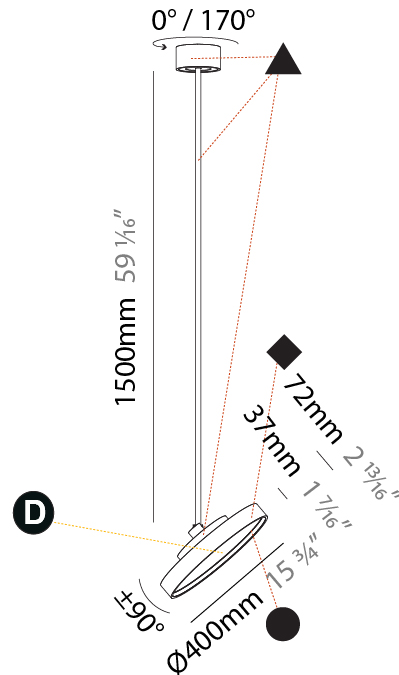

GENERAL

Series: Sign Diva Flex
Subseries: Sign Diva Flex
Brand: Prolicht
Division: Architectural
Mounting Type: Suspension
Mounting Location: Ceiling
Subcategory: Pendant

PHYSICAL

Shape: Round
Diameter (mm): 400
Diameter (in): 15 3/4
Height (mm): 1620
Height (in): 63 3/4
Light Distribution: Adjustable / Direct
Weight (kg): 2.007
Weight (lbs): 4.42
Diffuser: PMMA - Opal / Micro-Prism / Sparkling Secret / Vintage Industrial
Fixture Finish: SSR / BKV / CWI / CRY / HAB / LAG / UFT / ITA / RUA / RUR / MIC / FTG / MYG / TWT / LOD / PUS / FRO / FUP / KIA / POP / BLS / SPG / MEY / GOH / GUM / CHC / COM / ABZ / JAG / OBR / MOS / ROR
Fixture Material: Extruded Aluminum / Steel

ELECTRICAL

Lamp Type: LED (Zhaga Standard)
Input Wattage (W): 19.8
Total Output Wattage (W): 18
Dimming: Tri-Mode (Non-Dimming and Phase Dimming (120Vac only) and 0-10V Dimming)
Driver Included: Yes
Driver Location: Integrated
Driver Type: Constant Current - Universal
Driver Class: Class 2
Input Voltage (V): 120 - 277
Constant Current (MA): 500

LED

Color Temperature (°K): 2700 / 3000 / 3500 / 4000
Max. Delivered Lumen (lm): 1807 / 1943 / 1951 / 1991
Nominal Lumen (lm): 2250 / 2420 / 2430 / 2480
CRI: >90 CRI
Lamp Life (hrs): 50000

OPTICAL

Adjustability: Rotational 170°; Tilt 90°

RATINGS AND CERTIFICATIONS

Certified By: Certified for North American Standards
IP rating: IP20