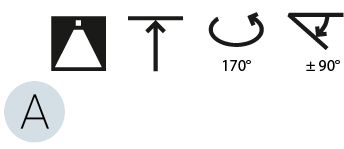

OPTICAL

| |
|--|
| Adjustability: Rotational 170°, Tilt 90° |
|--|

RATINGS AND CERTIFICATIONS

| |
|--|
| Certified By: Certified for North American Standards |
| IP rating: IP20 |

SIGN DIVA FLEX SUSPENSION