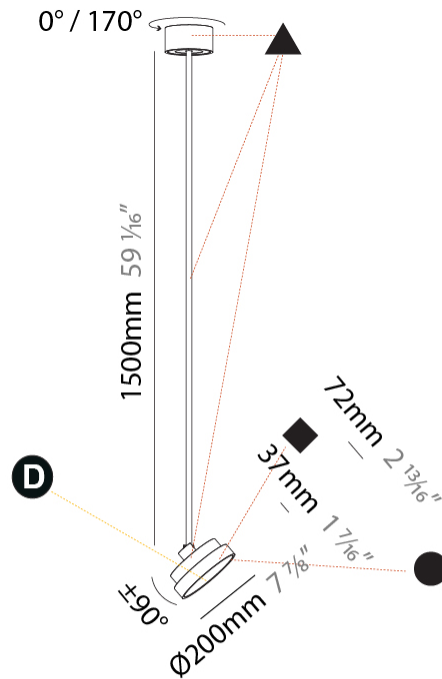

GENERAL

Series: Sign Diva Flex
Subseries: Sign Diva Flex Korona
Brand: Prolicht
Division: Architectural
Mounting Type: Suspension
Mounting Location: Ceiling
Subcategory: Pendant

PHYSICAL

Shape: Round
Diameter (mm): 200
Diameter (in): 7 7/8
Height (mm): 1620
Height (in): 63 3/4
Light Distribution: Adjustable / Direct
Weight (kg): 1.865
Weight (lbs): 4.1
Diffuser: PMMA - Opal / Micro-Prism / Sparkling Secret / Vintage Industrial
Fixture Finish: SSR / BKV / CWI / CRY / HAB / LAG / UFT / ITA / RUA / RUR / MIC / FTG / MYG / TWT / LOD / PUS / FRO / FUP / KIA / POP / BLS / SPG / MEY / GOH / GUM / CHC / COM / ABZ / JAG / OBR / MOS / ROR
Fixture Material: Extruded Aluminum / Steel

ELECTRICAL

Lamp Type: LED (Zhaga Standard)
Input Wattage (W): 12.1
Total Output Wattage (W): 11
Dimming: Tri-Mode (Non-Dimming and Phase Dimming (120Vac only) and 0-10V Dimming)
Driver Included: Yes
Driver Location: Integrated
Driver Type: Constant Current - Universal
Driver Class: Class 2
Input Voltage (V): 120 - 277
Constant Current (MA): 350

LED

Color Temperature (°K): 3000 / 3500 / 4000
Max. Delivered Lumen (lm): 836 / 895 / 903 / 921
Nominal Lumen (lm): 1280 / 1370 / 1382 / 1410
CRI: >90 CRI
Lamp Life (hrs): 50000

OPTICAL

Adjustability: Rotational 170°; Tilt 90°

RATINGS AND CERTIFICATIONS

Certified By: Certified for North American Standards
IP rating: IP20